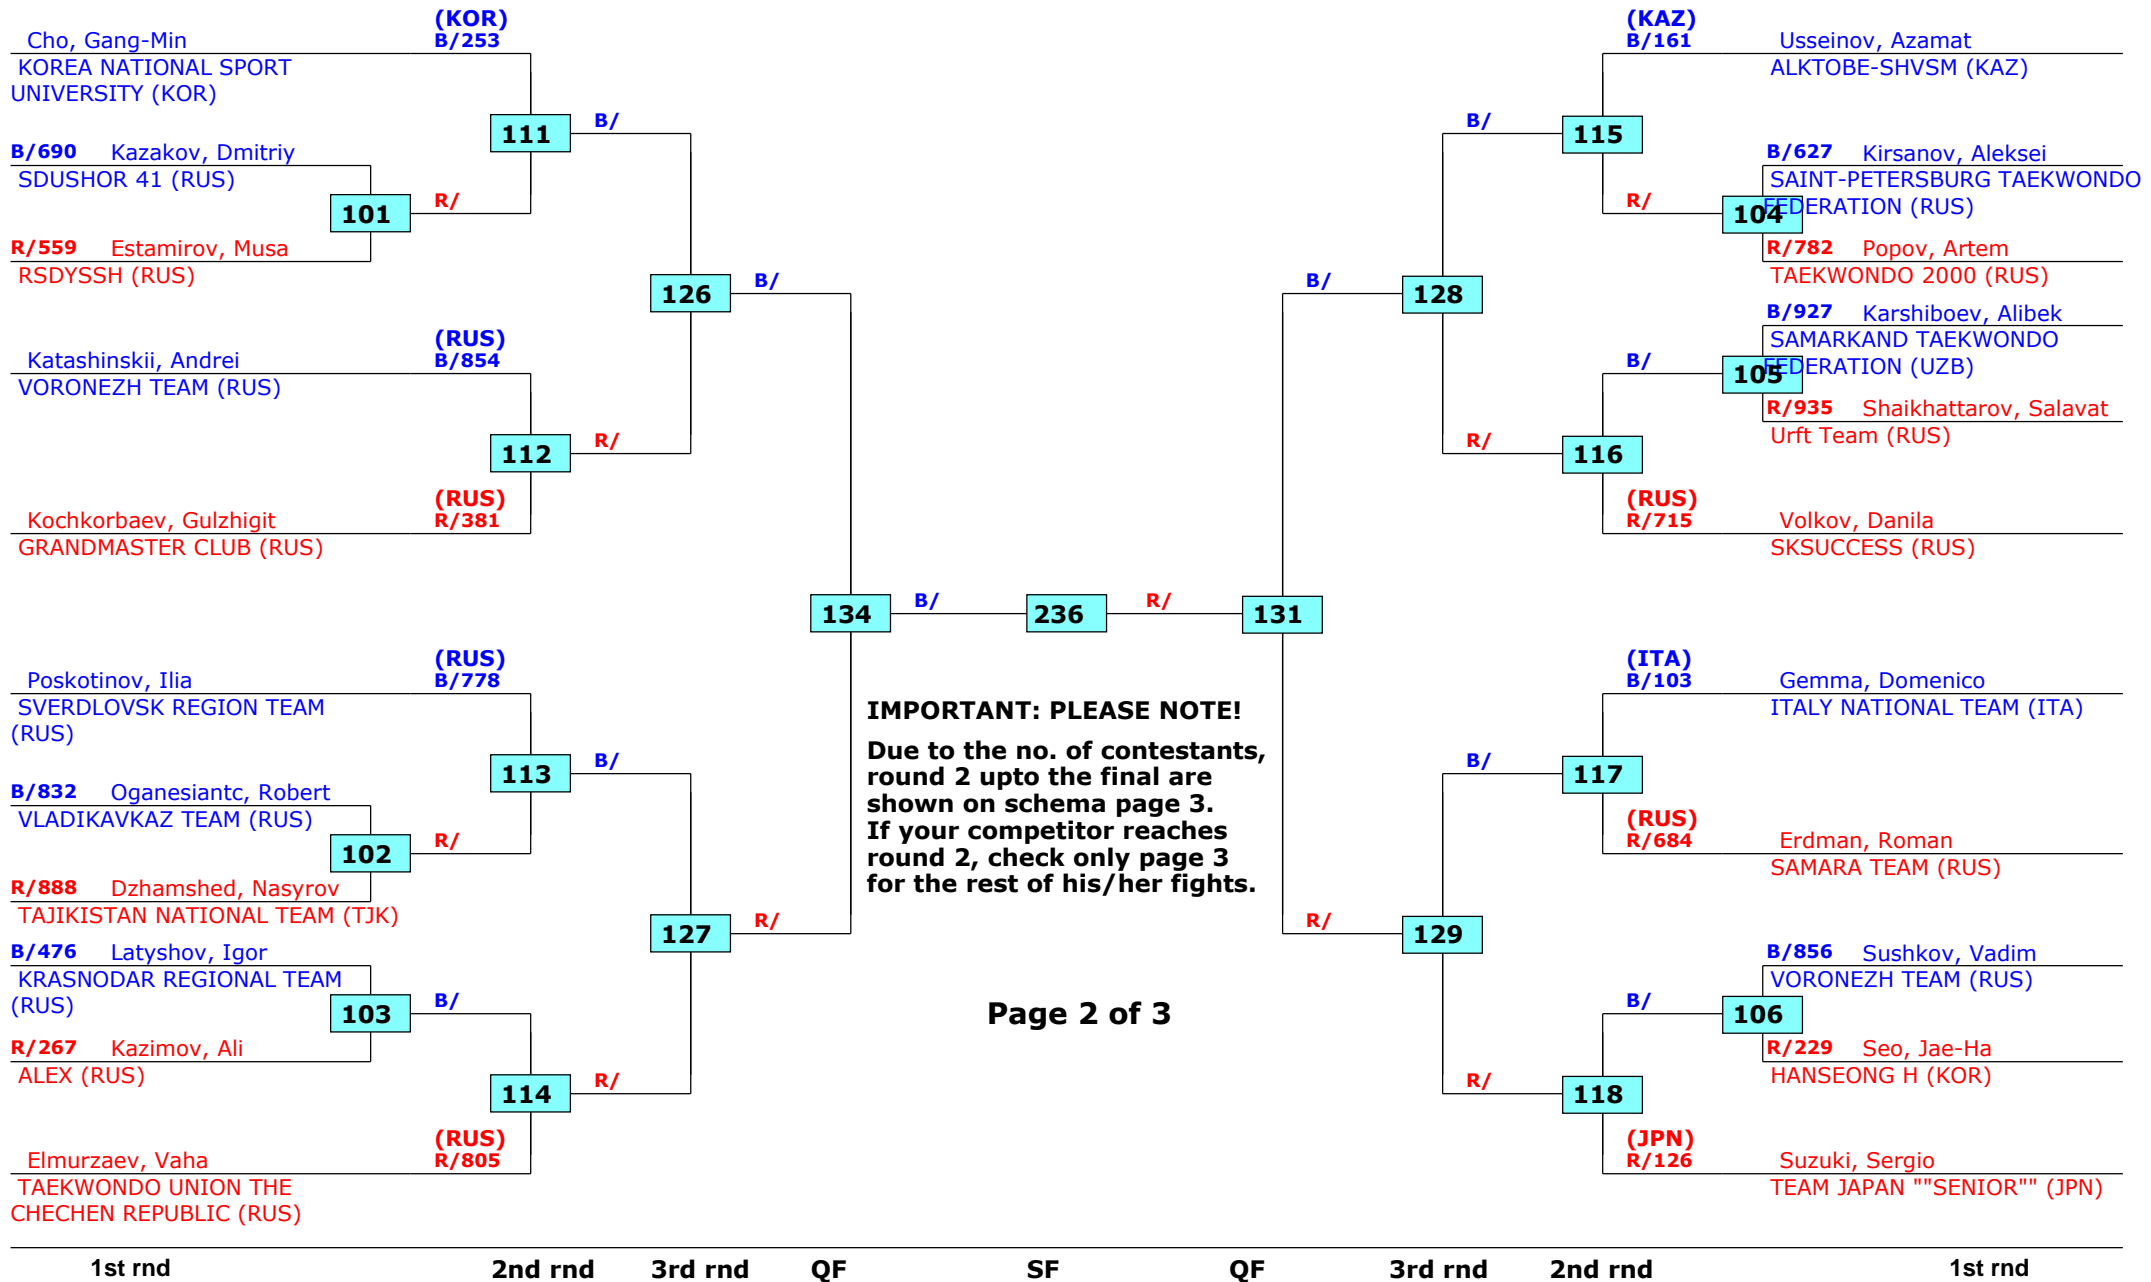

IMPORTANT: PLEASE NOTE!
Due to the no. of contestants, round 2 upto the final are shown on schema page 3. If your competitor reaches round 2, check only page 3 for the rest of his/her fights.