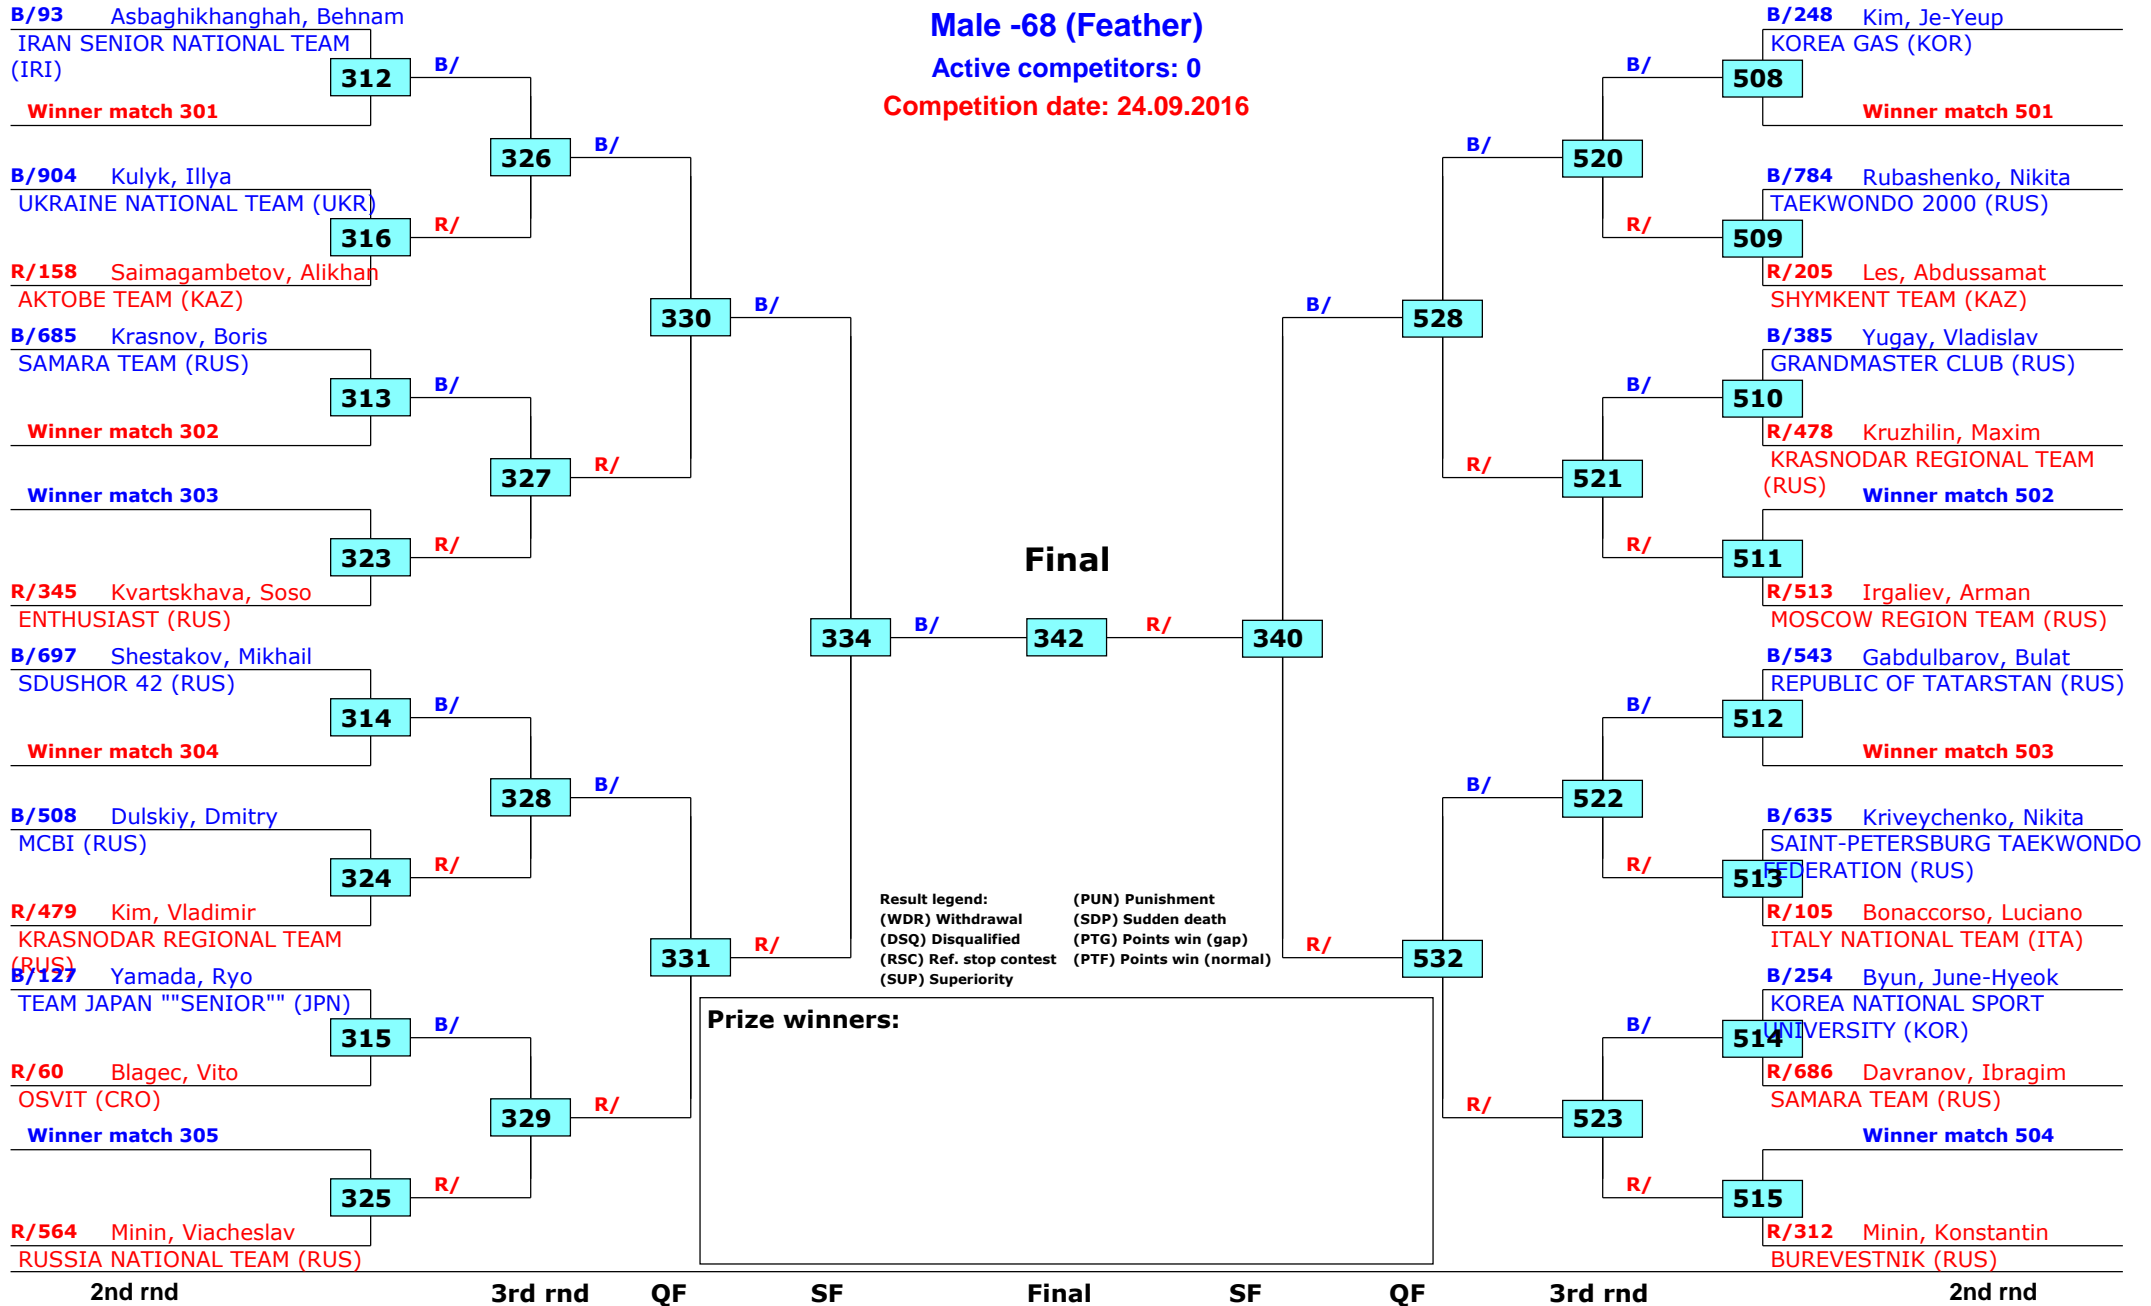

Russian Open 2016

Moscow, Russia

Tournament date: 22.09.2016 upto 25.09.2016

Male -68 (Feather)

Active competitors: 0

Competition date: 24.09.2016