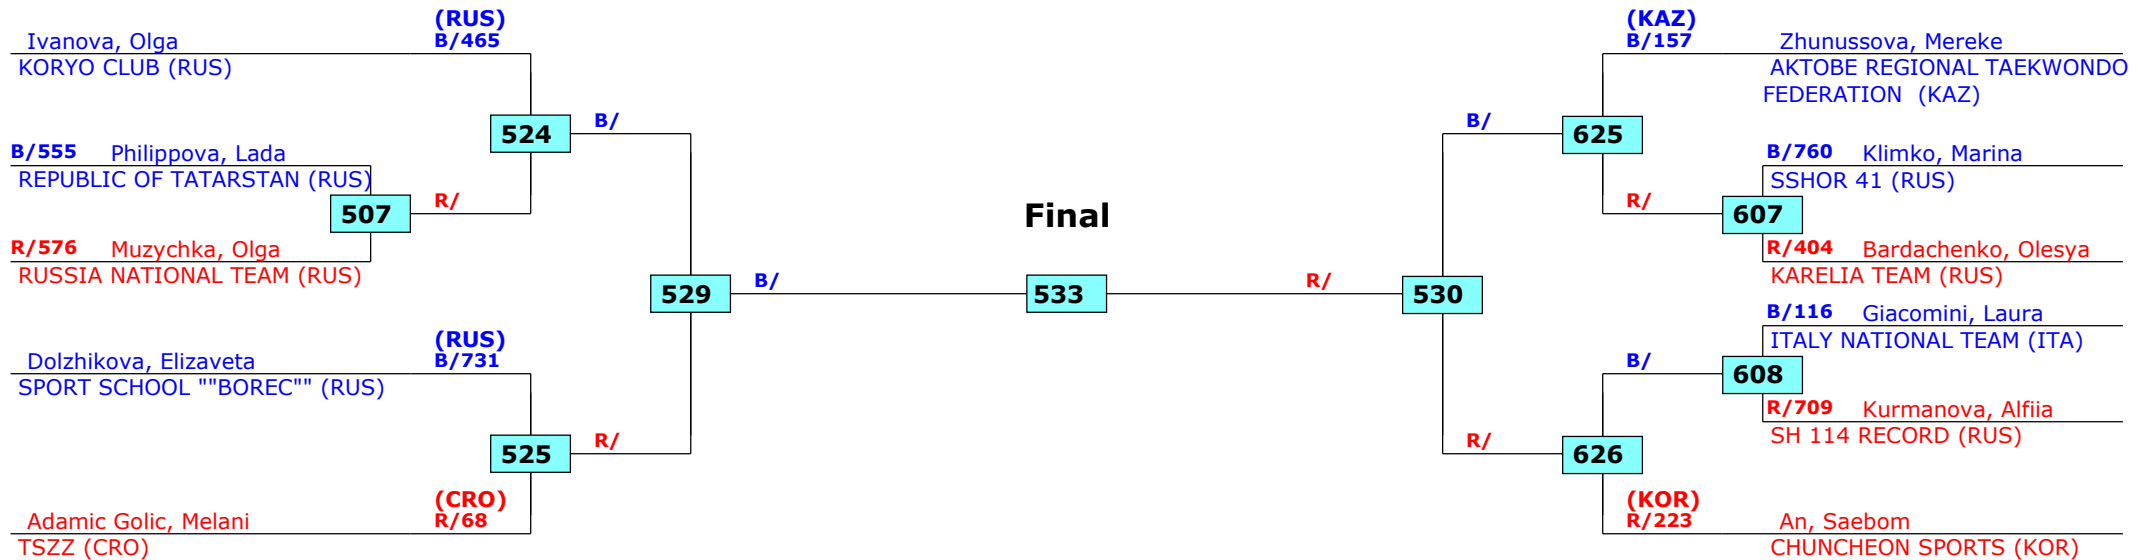

SF

Final

SF

QF

1st rnd

Russian Open 2016

Moscow, Russia

Tournament date: 22.09.2016 upto 25.09.2016

Female +73 (Heavy)

Active competitors: 11

Competition date: 24.09.2016

Result legend:

(WDR) Withdrawal	(PUN) Punishment
(DSQ) Disqualified	(SDP) Sudden death
(RSC) Ref. stop contest	(PTG) Points win (gap)
(SUP) Superiority	(PTF) Points win (normal)

Prize winners:

1st rnd

QF

SF

Final

SF

QF

1st rnd