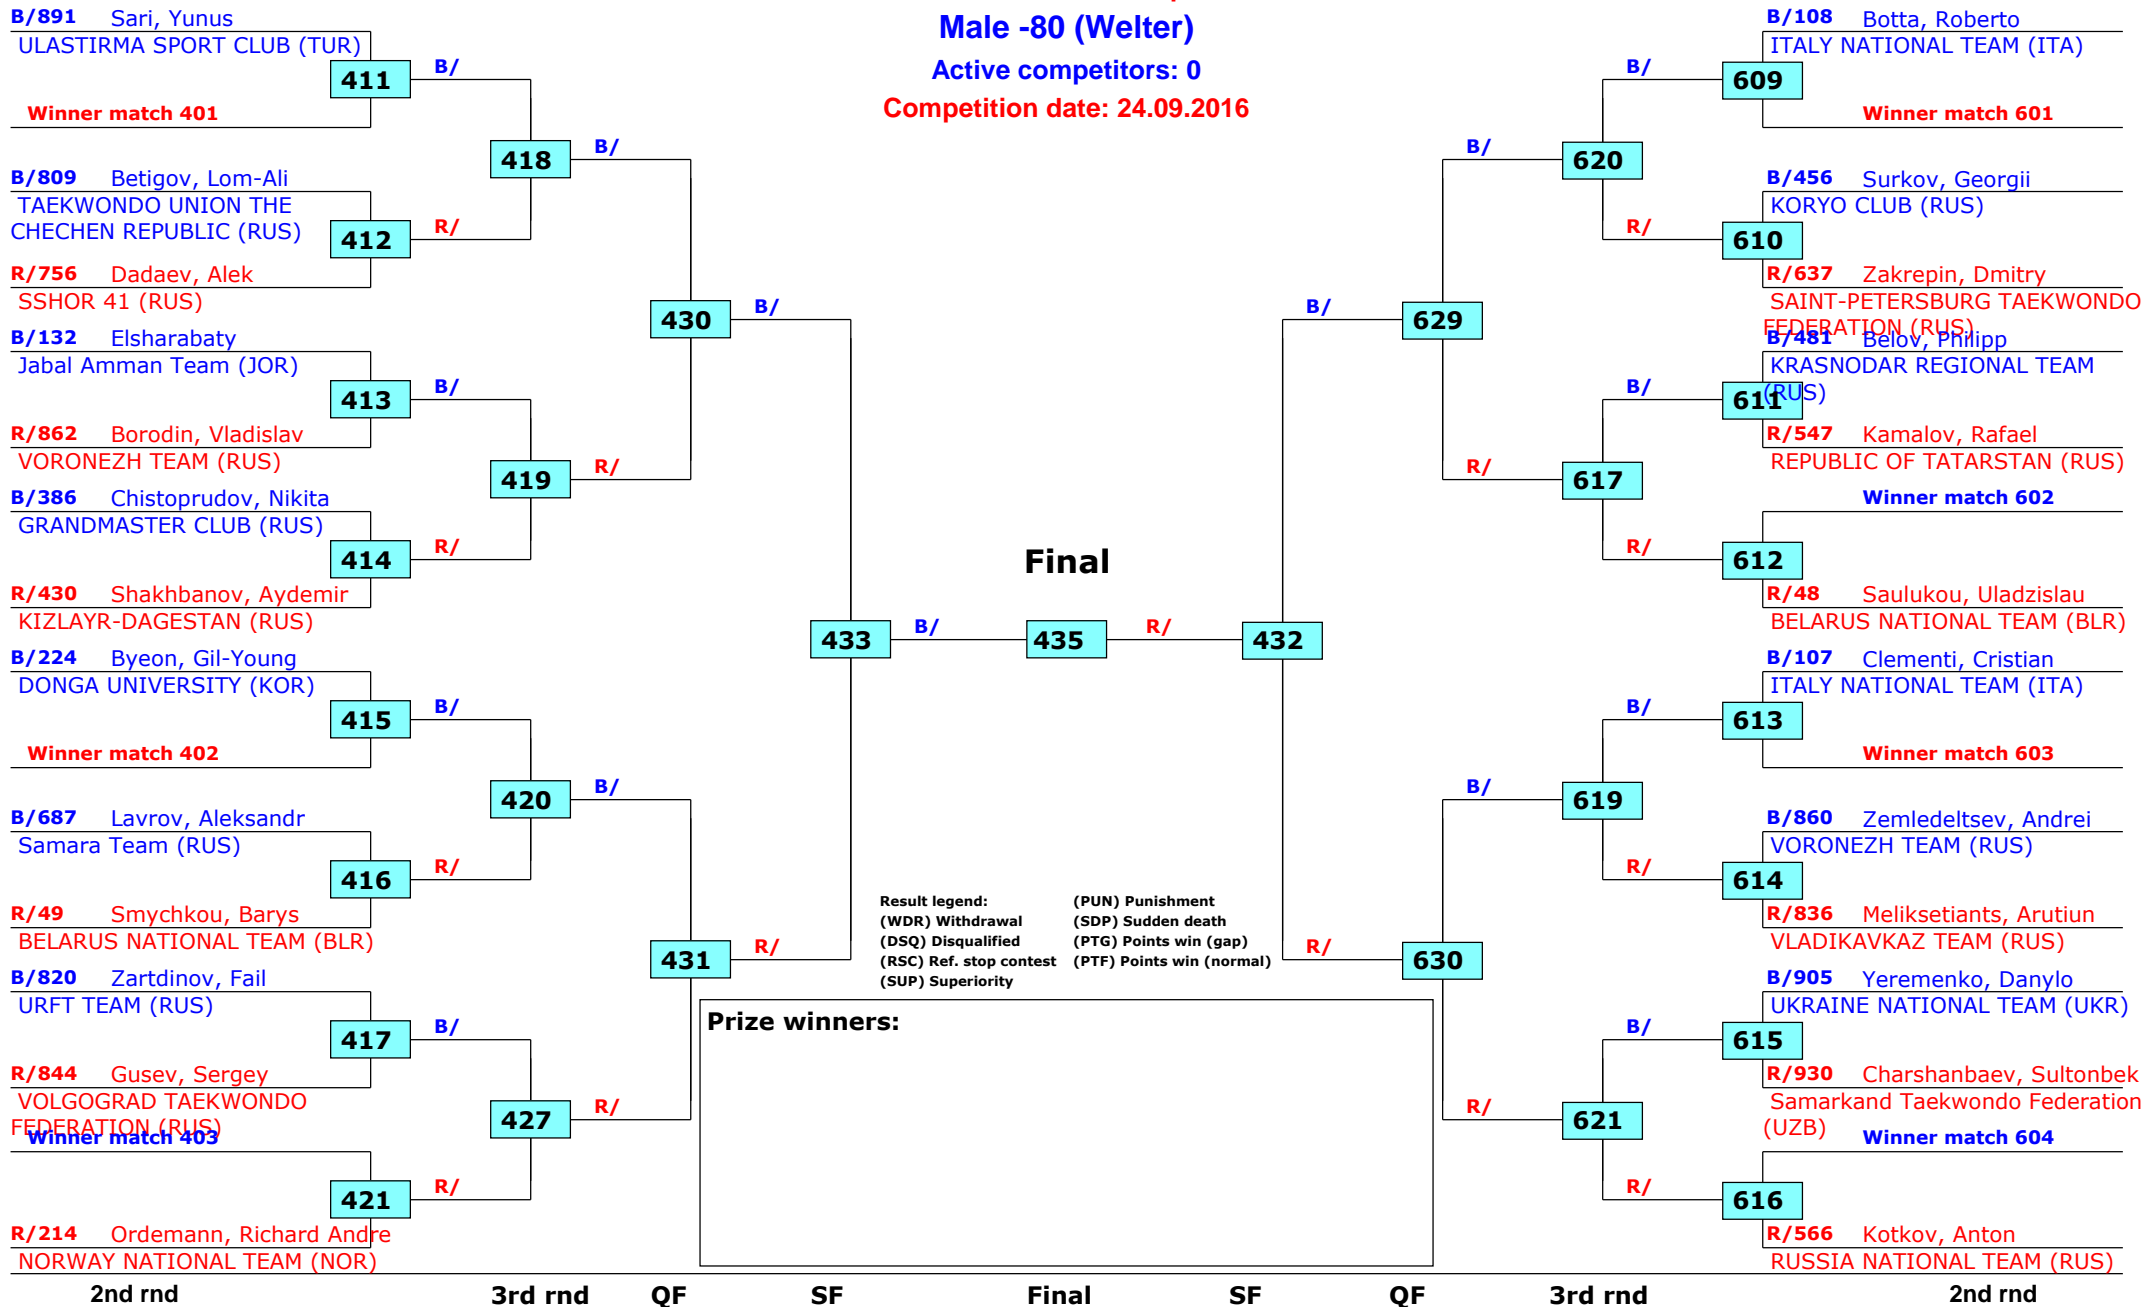

Russian Open 2016

Moscow, Russia

Tournament date: 22.09.2016 upto 25.09.2016

Male -80 (Welter)

Active competitors: 0

Competition date: 24.09.2016