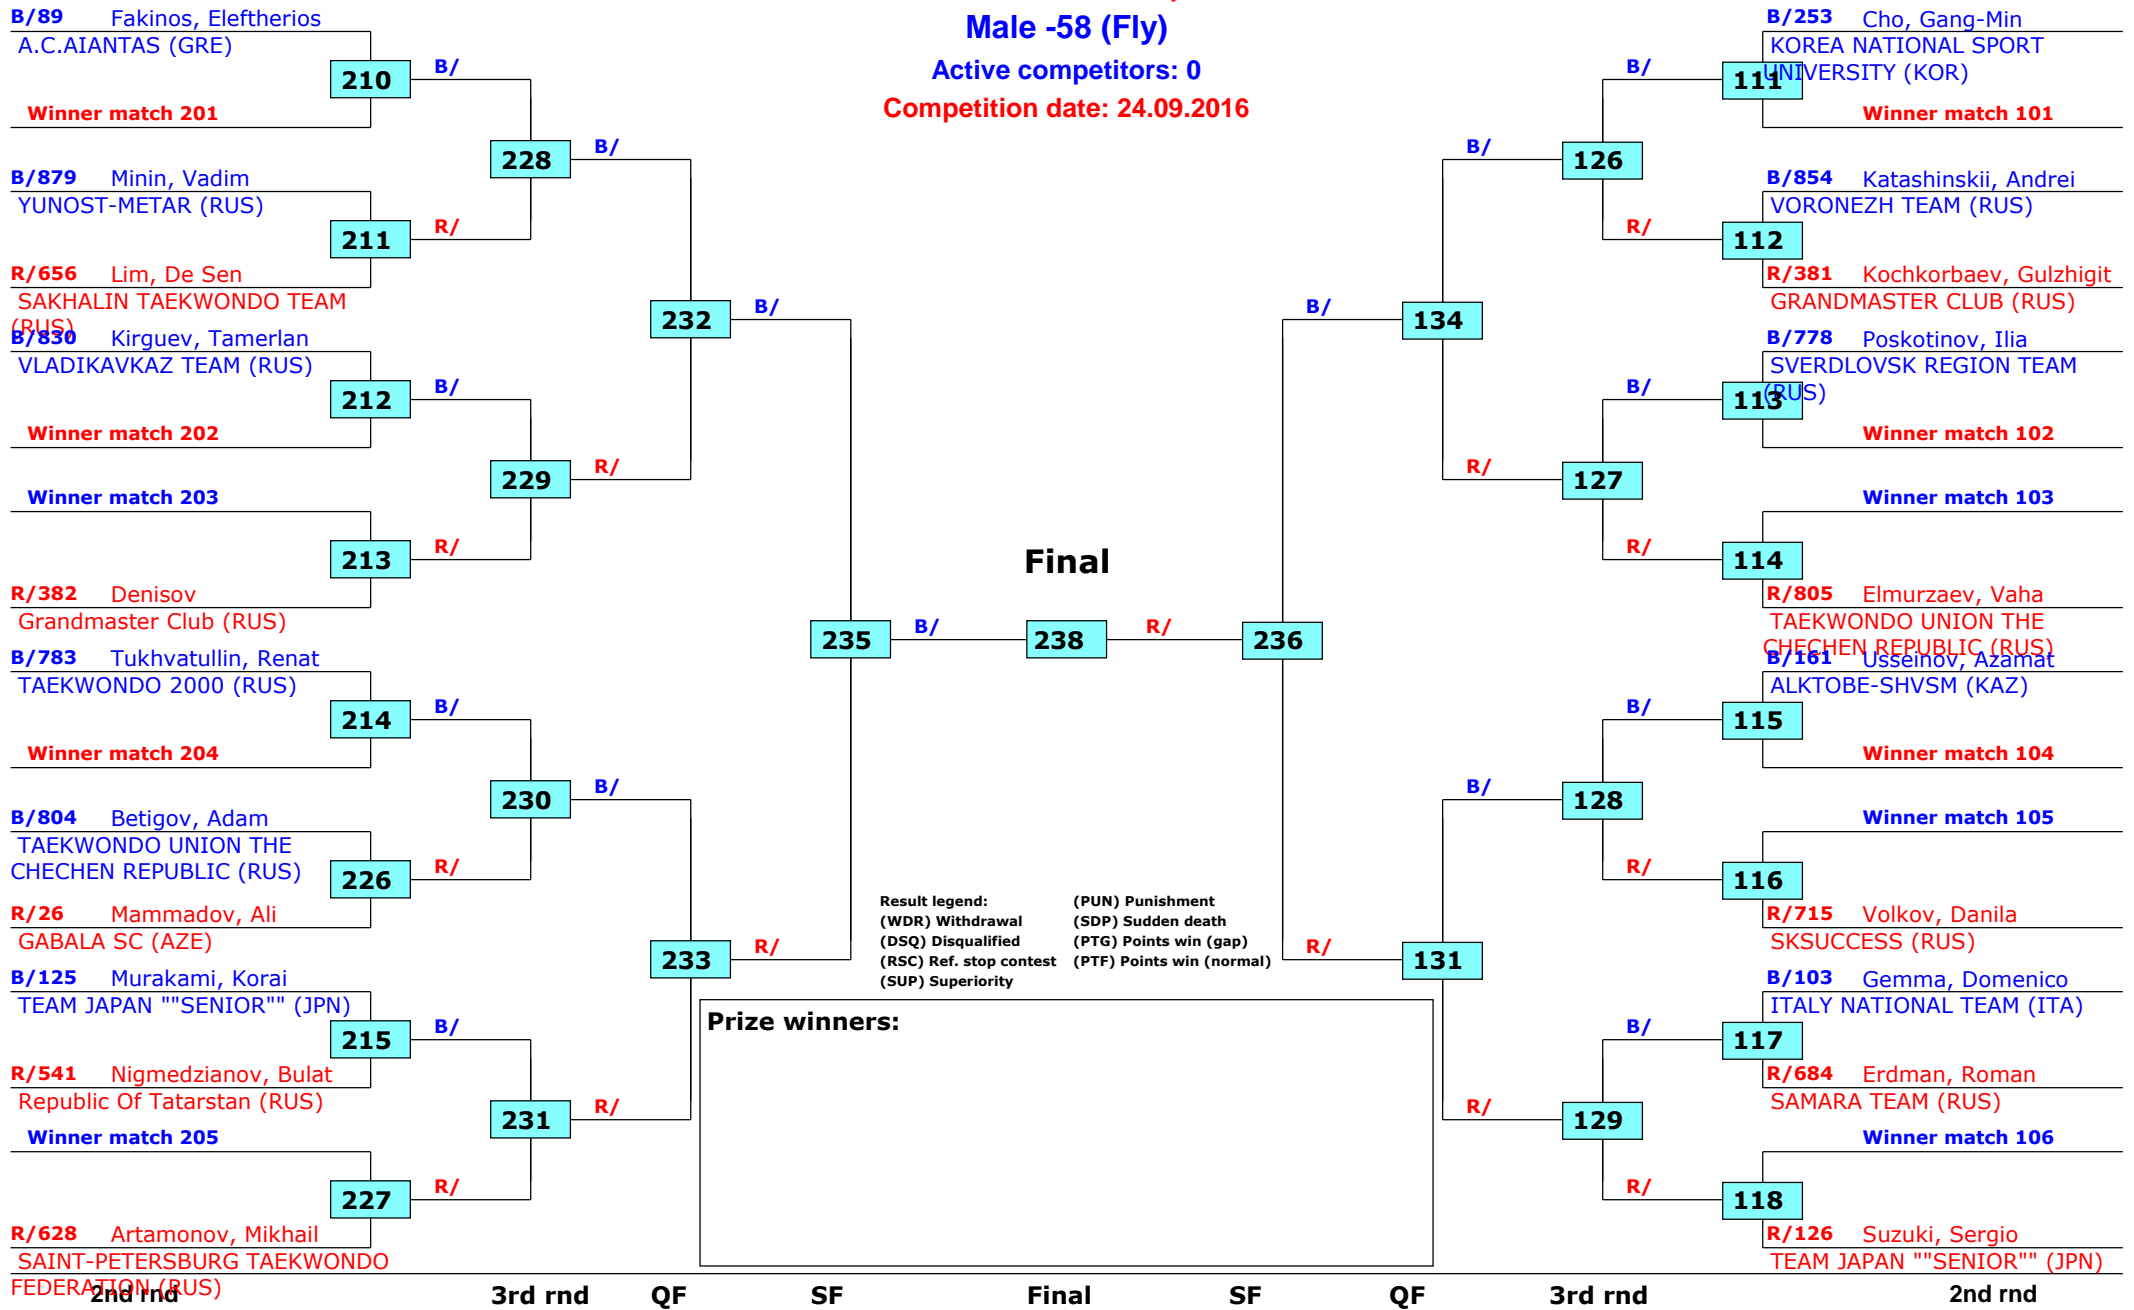

Russian Open 2016

Moscow, Russia

Tournament date: 22.09.2016 upto 25.09.2016

Female -57 (Feather)

Active competitors: 24

Competition date: 24.09.2016

Russian Open 2016

Moscow, Russia

Tournament date: 22.09.2016 upto 25.09.2016

Male -58 (Fly)

Active competitors: 43

Competition date: 24.09.2016

IMPORTANT: PLEASE NOTE!
 Due to the no. of contestants, round 2 upto the final are shown on schema page 3. If your competitor reaches round 2, check only page 3 for the rest of his/her fights.

Russian Open 2016

Moscow, Russia

Tournament date: 22.09.2016 upto 25.09.2016

Male -58 (Fly)

Active competitors: 0

Competition date: 24.09.2016

Russian Open 2016

Moscow, Russia

Tournament date: 22.09.2016 upto 25.09.2016

Male -68 (Feather)

Active competitors: 41

Competition date: 24.09.2016

Russian Open 2016

Moscow, Russia

Tournament date: 22.09.2016 upto 25.09.2016

Male -68 (Feather)