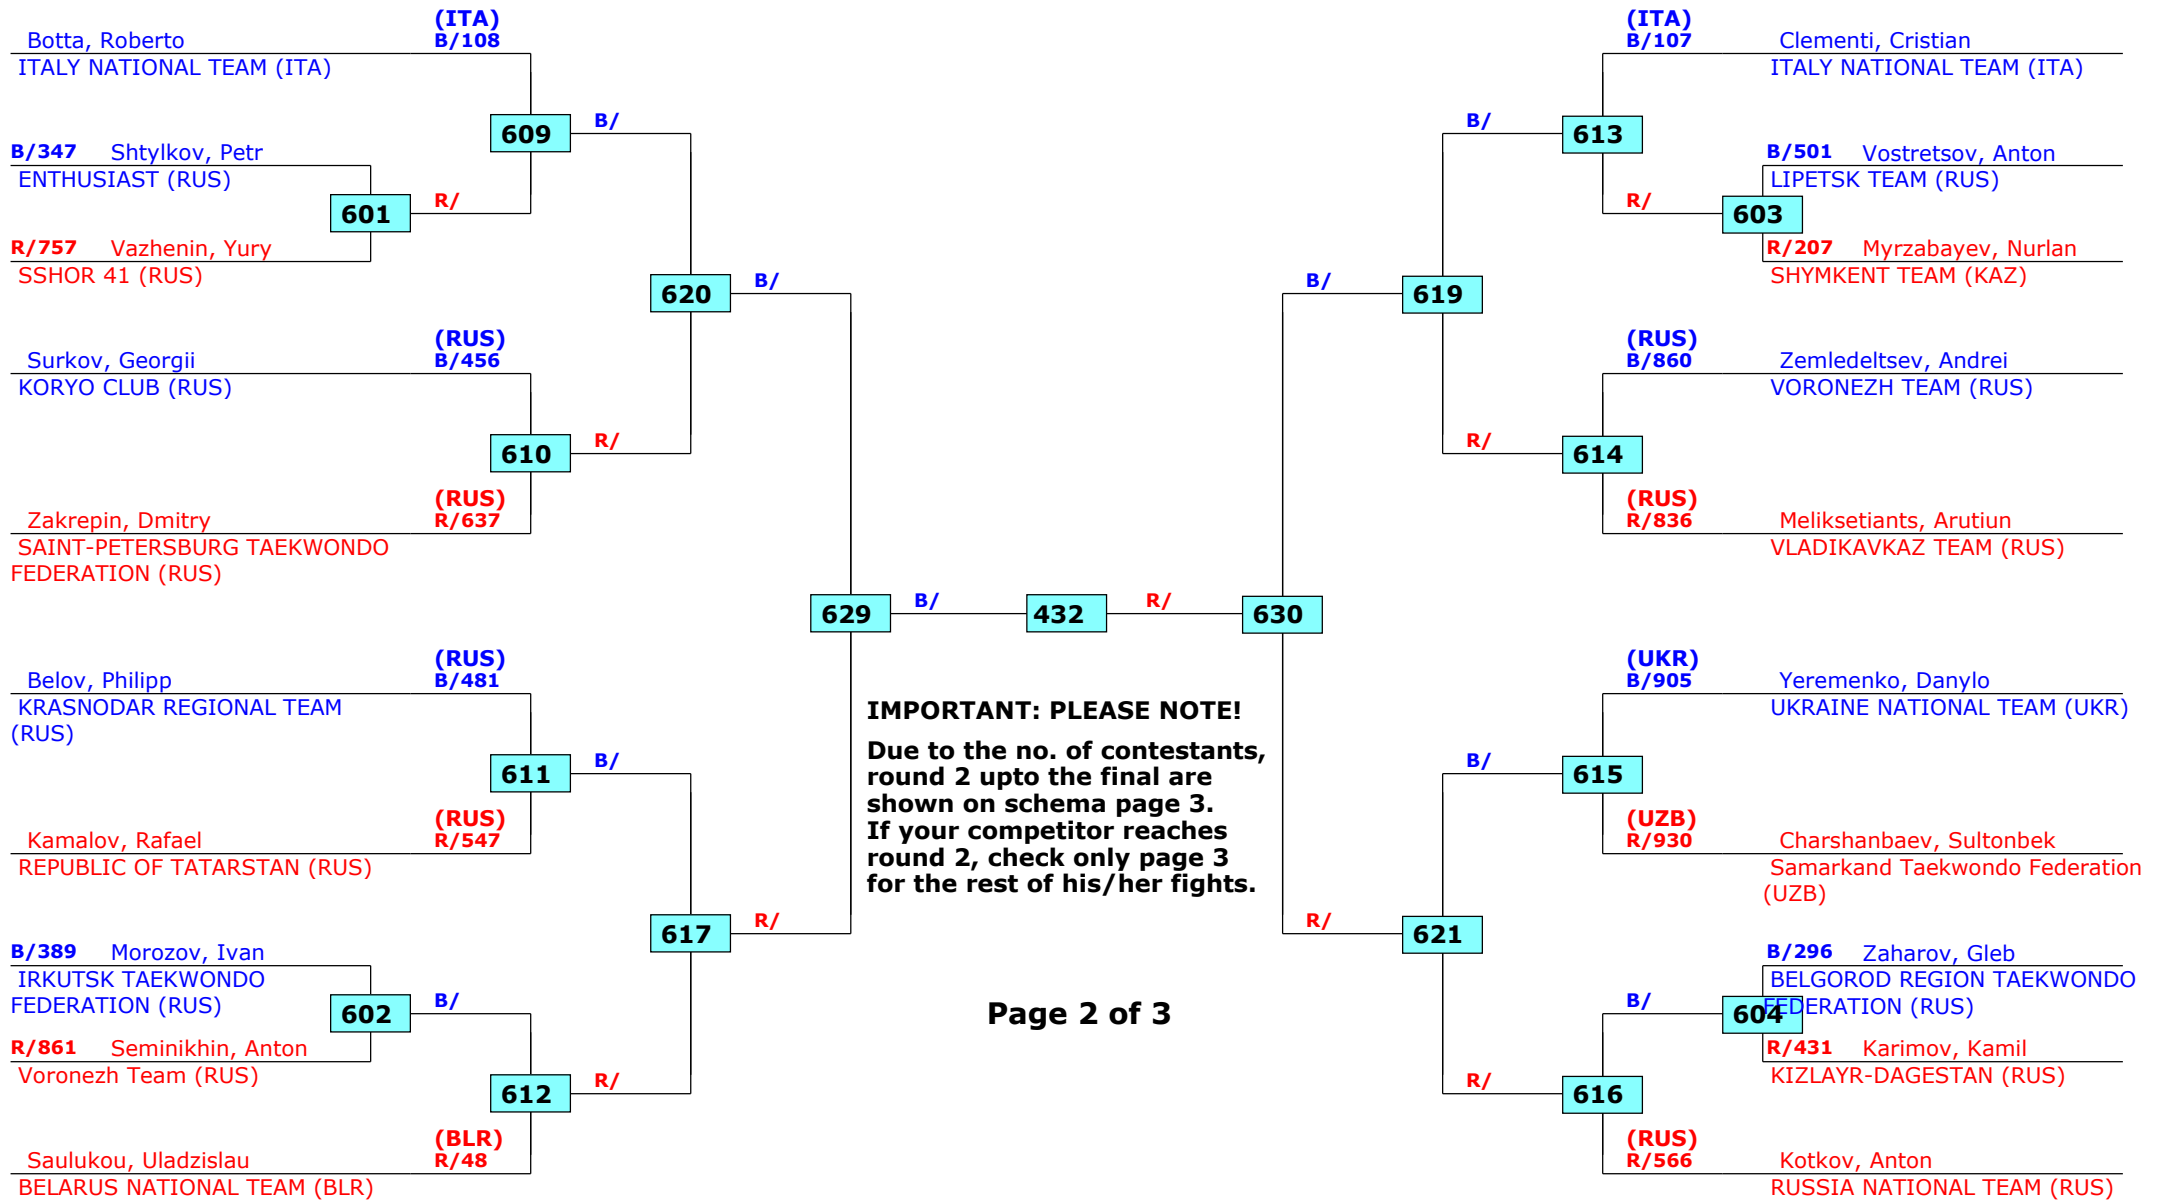

Male -80 (Welter)

Active competitors: 39

Competition date: 24.09.2016

1st rnd

2nd rnd

3rd rnd

QF

SF

QF

3rd rnd

2nd rnd

1st rnd

Russian Open 2016

Moscow, Russia

Tournament date: 22.09.2016 upto 25.09.2016

Male -80 (Welter)