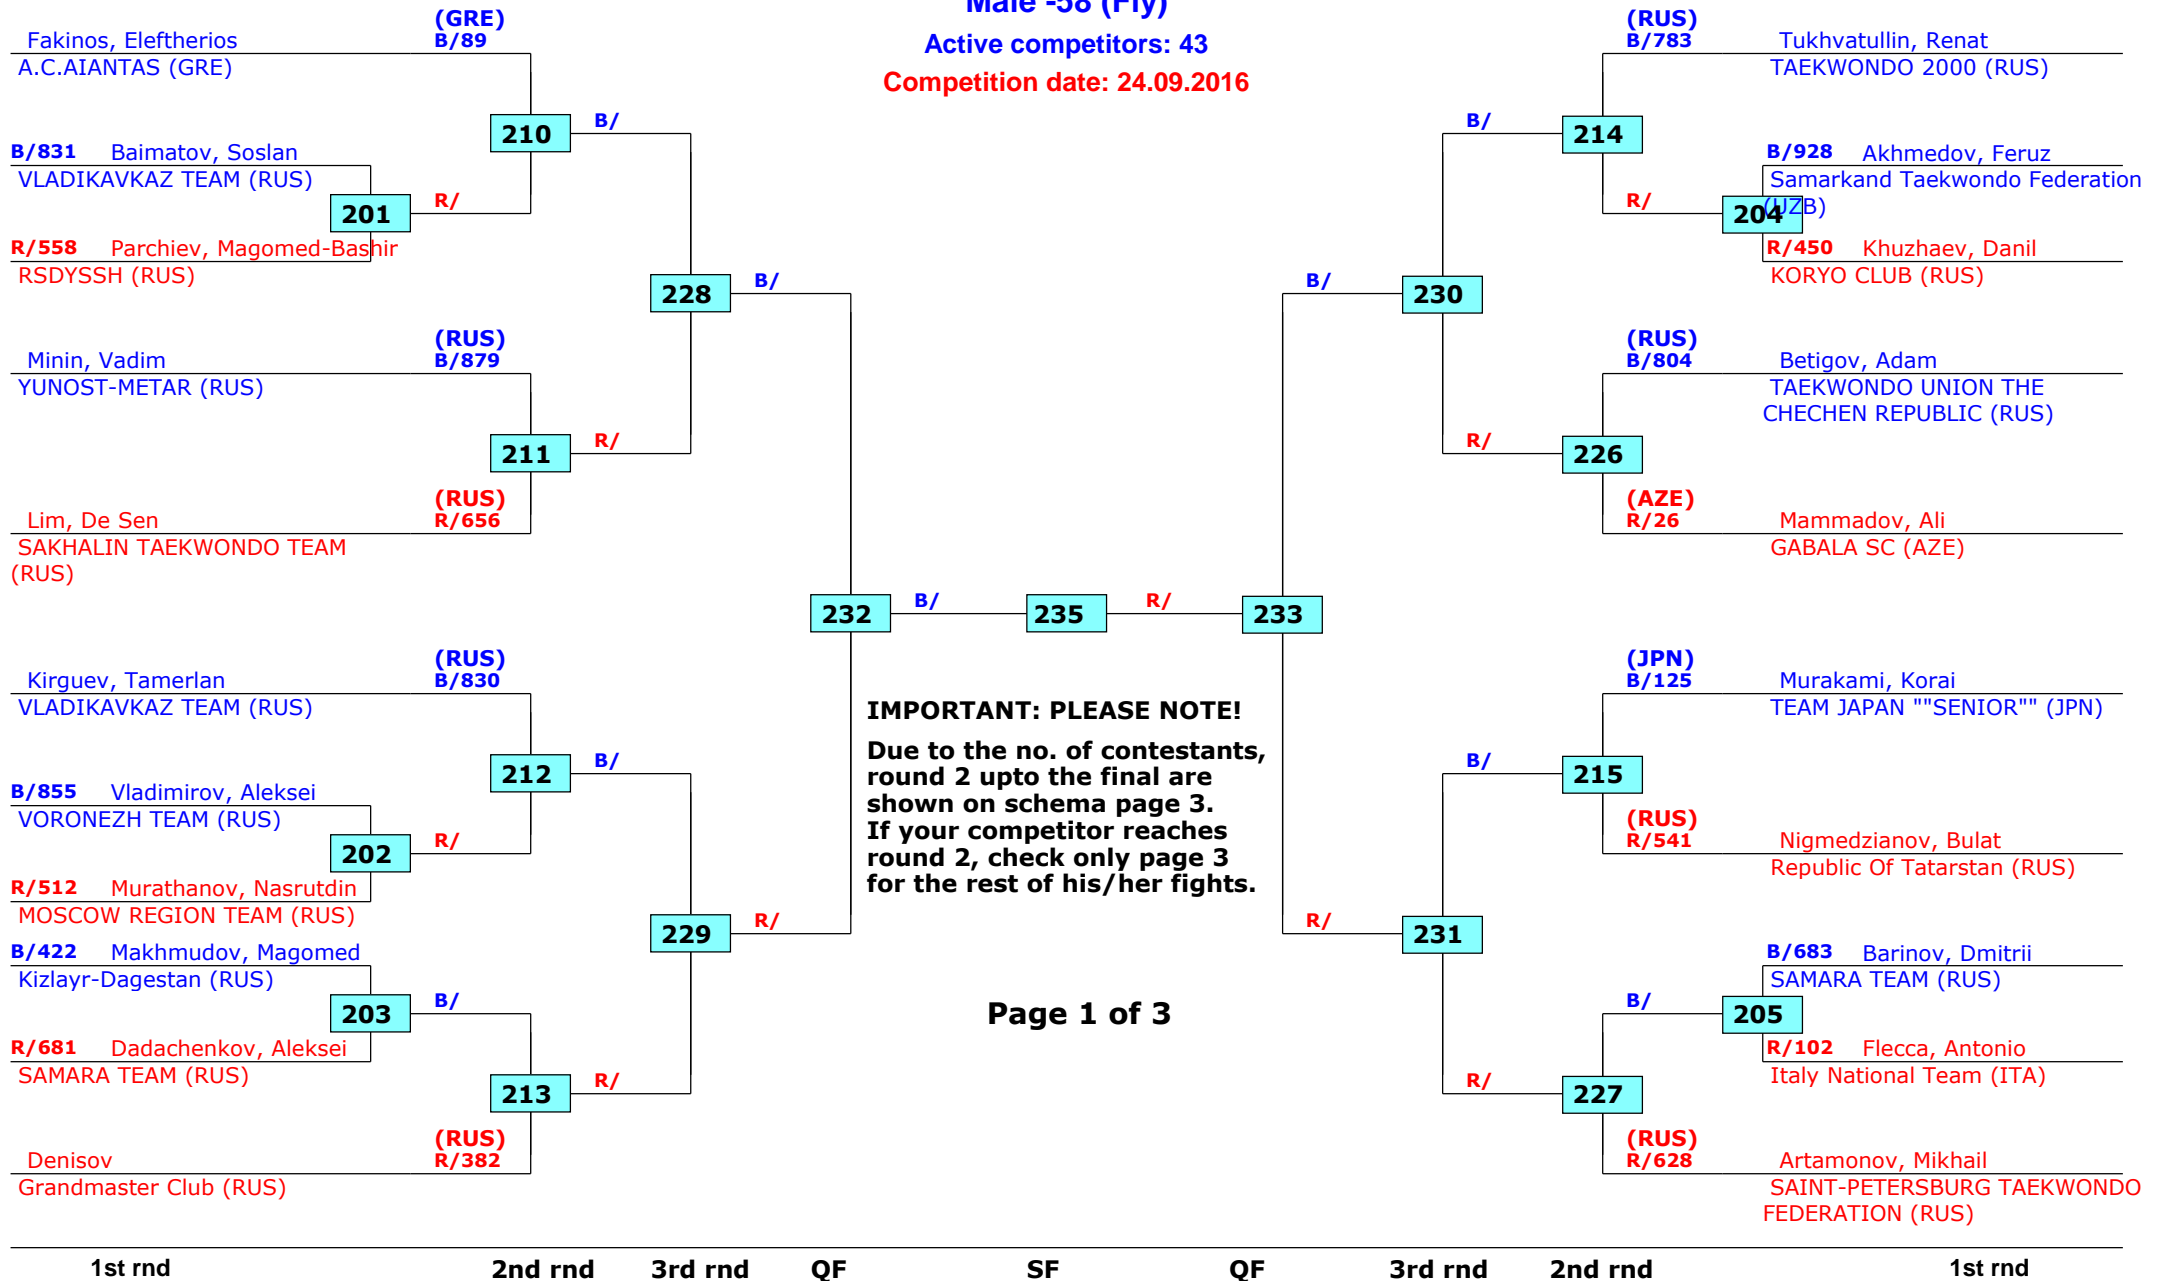

Russian Open 2016

Moscow, Russia

Tournament date: 22.09.2016 upto 25.09.2016

Male -58 (Fly)

Active competitors: 43

Competition date: 24.09.2016