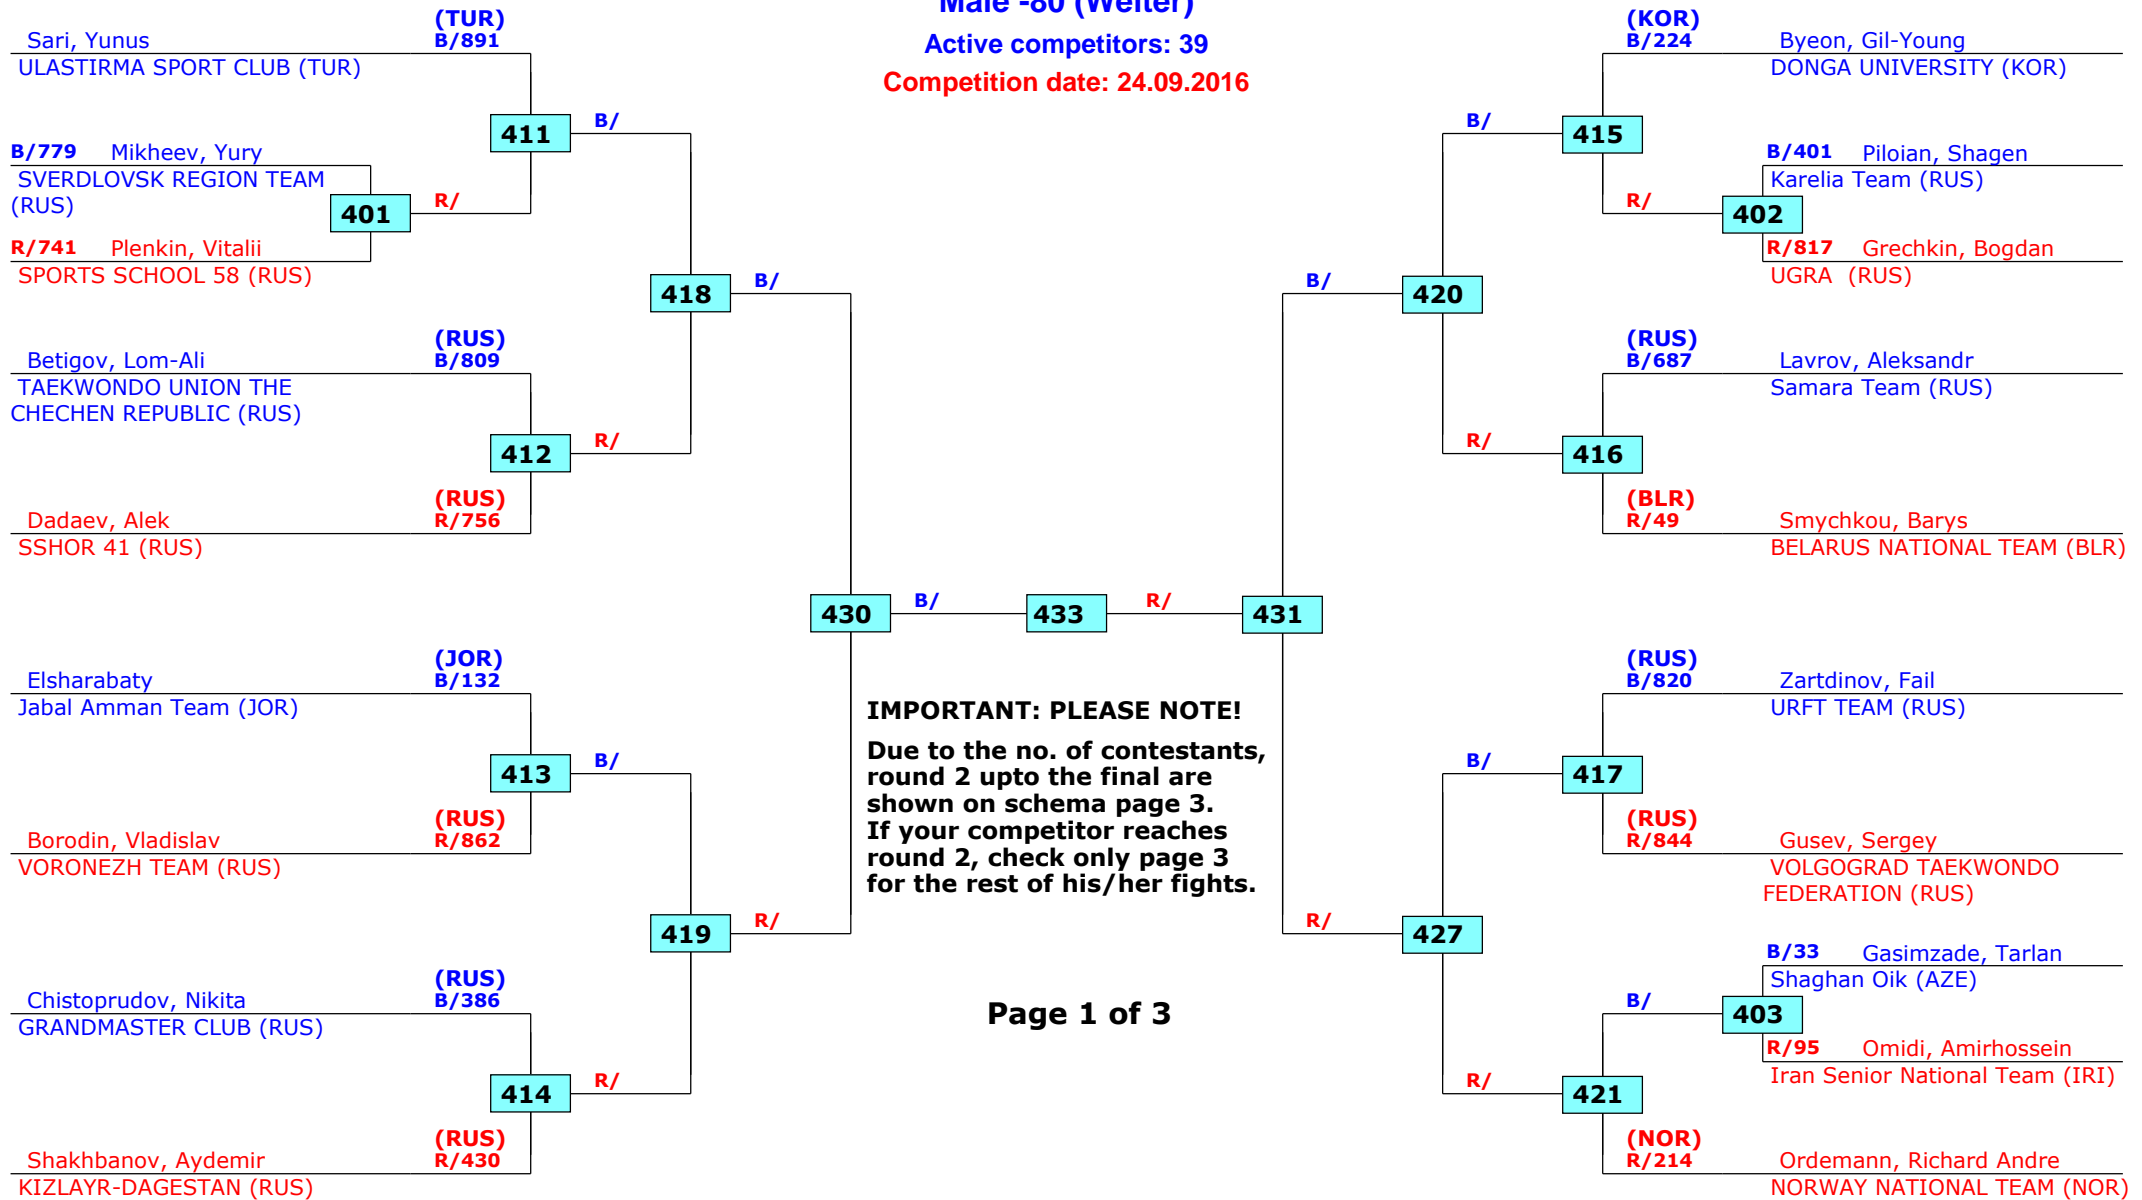

Russian Open 2016

Moscow, Russia

Tournament date: 22.09.2016 upto 25.09.2016

Male -80 (Welter)

Active competitors: 39

Competition date: 24.09.2016

1st rnd

2nd rnd

3rd rnd

QF

SF

QF

3rd rnd

2nd rnd

1st rnd