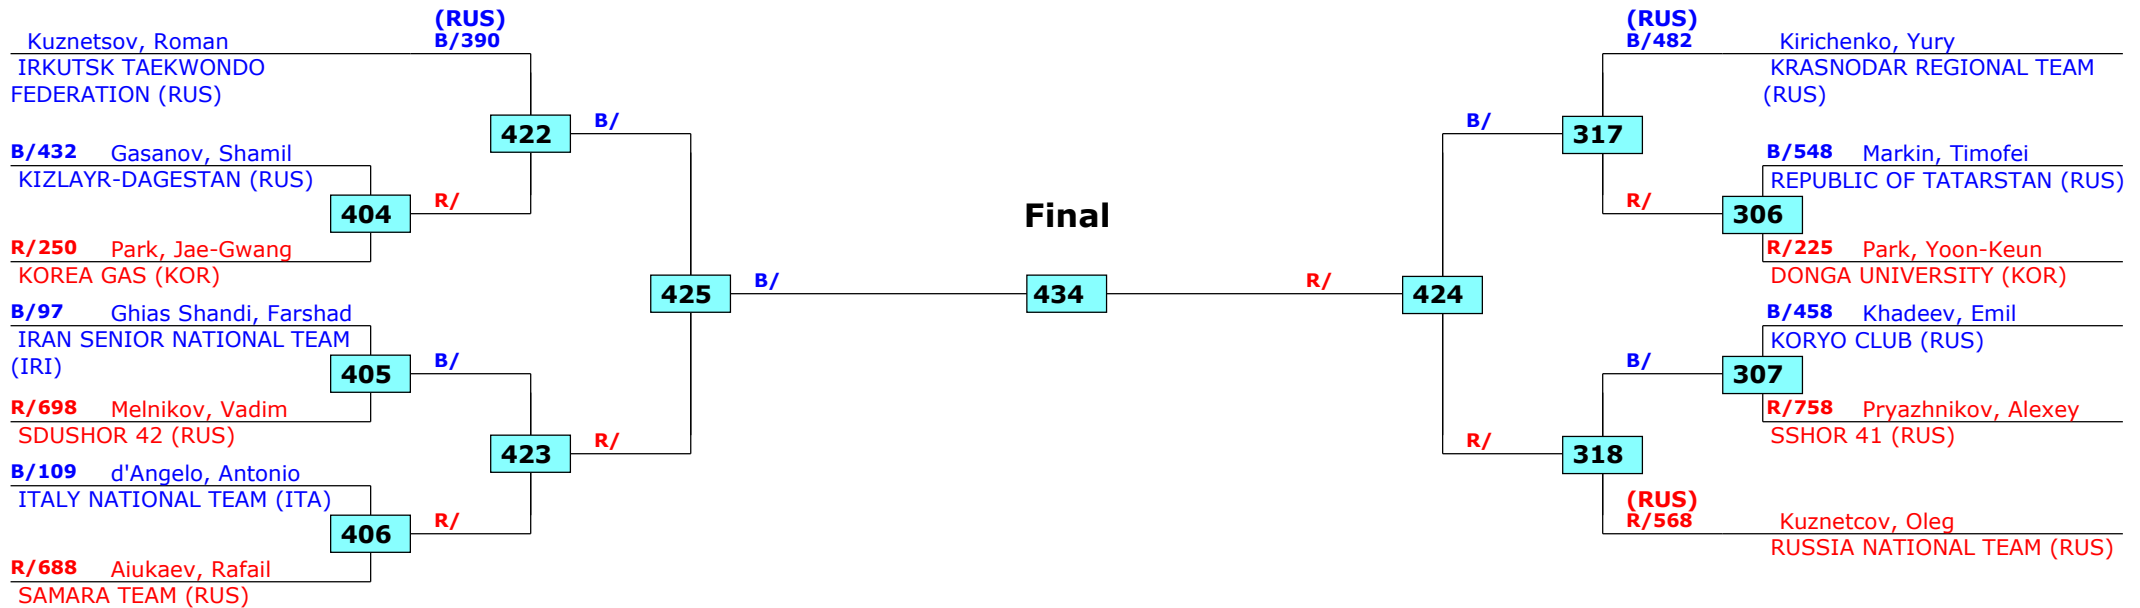

QF

3rd rnd

2nd rnd

1st rnd

Russian Open 2016

Moscow, Russia

Tournament date: 22.09.2016 upto 25.09.2016

Male -80 (Welter)

Active competitors: 0

Competition date: 24.09.2016

Russian Open 2016

Moscow, Russia

Tournament date: 22.09.2016 upto 25.09.2016

Male +87 (Heavy)

Active competitors: 13

Competition date: 24.09.2016

SF

Final

SF

QF

1st rnd

Russian Open 2016

Moscow, Russia

Tournament date: 22.09.2016 upto 25.09.2016