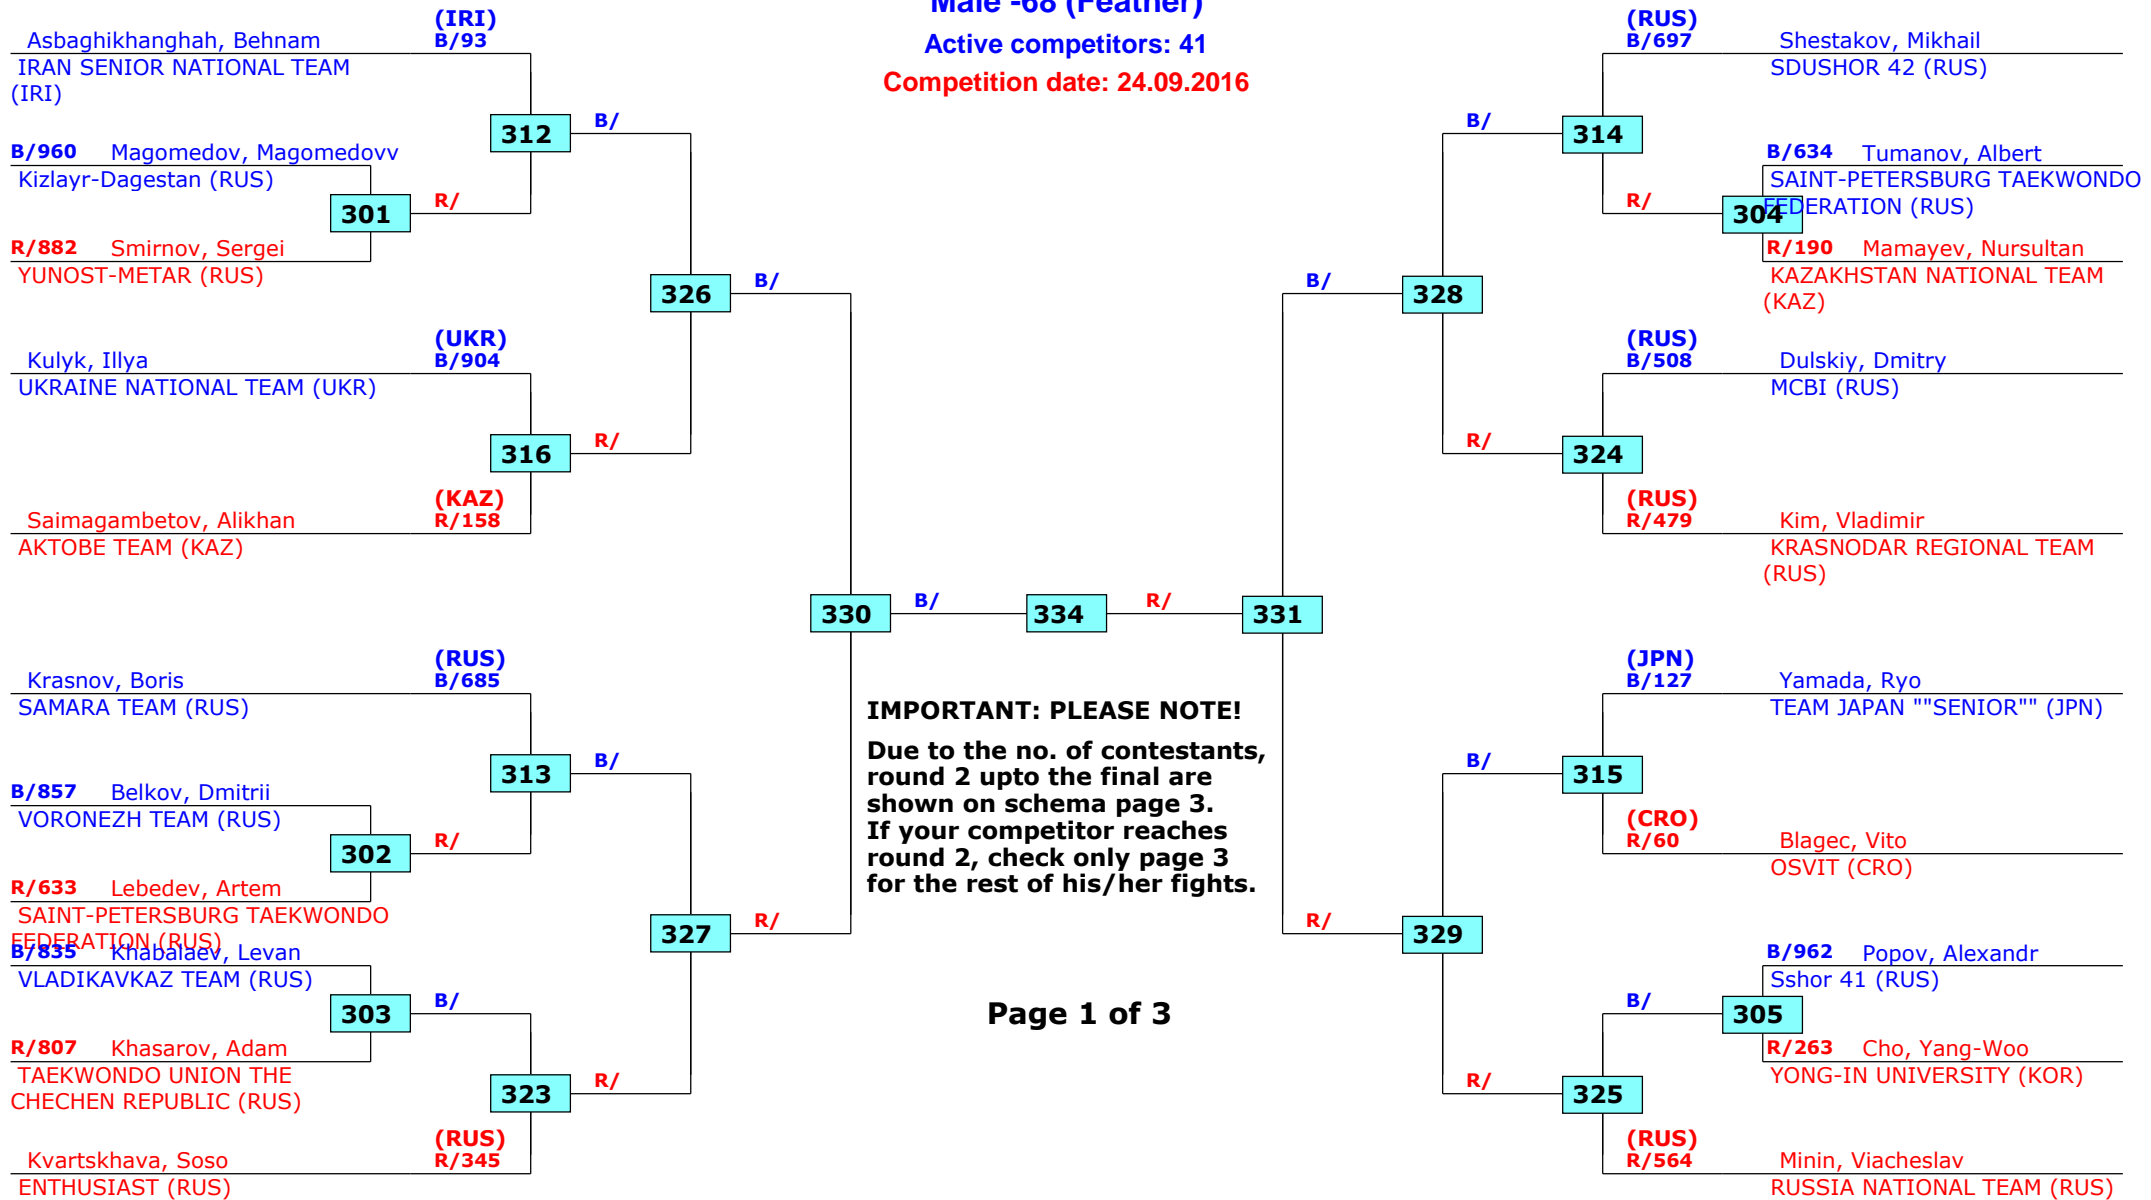

Russian Open 2016

Moscow, Russia

Tournament date: 22.09.2016 upto 25.09.2016

Male -58 (Fly)

Active competitors: 0

Competition date: 24.09.2016

Russian Open 2016

Moscow, Russia

Tournament date: 22.09.2016 upto 25.09.2016

Male -68 (Feather)

Active competitors: 41

Competition date: 24.09.2016

Russian Open 2016

Moscow, Russia

Tournament date: 22.09.2016 upto 25.09.2016

Male -68 (Feather)