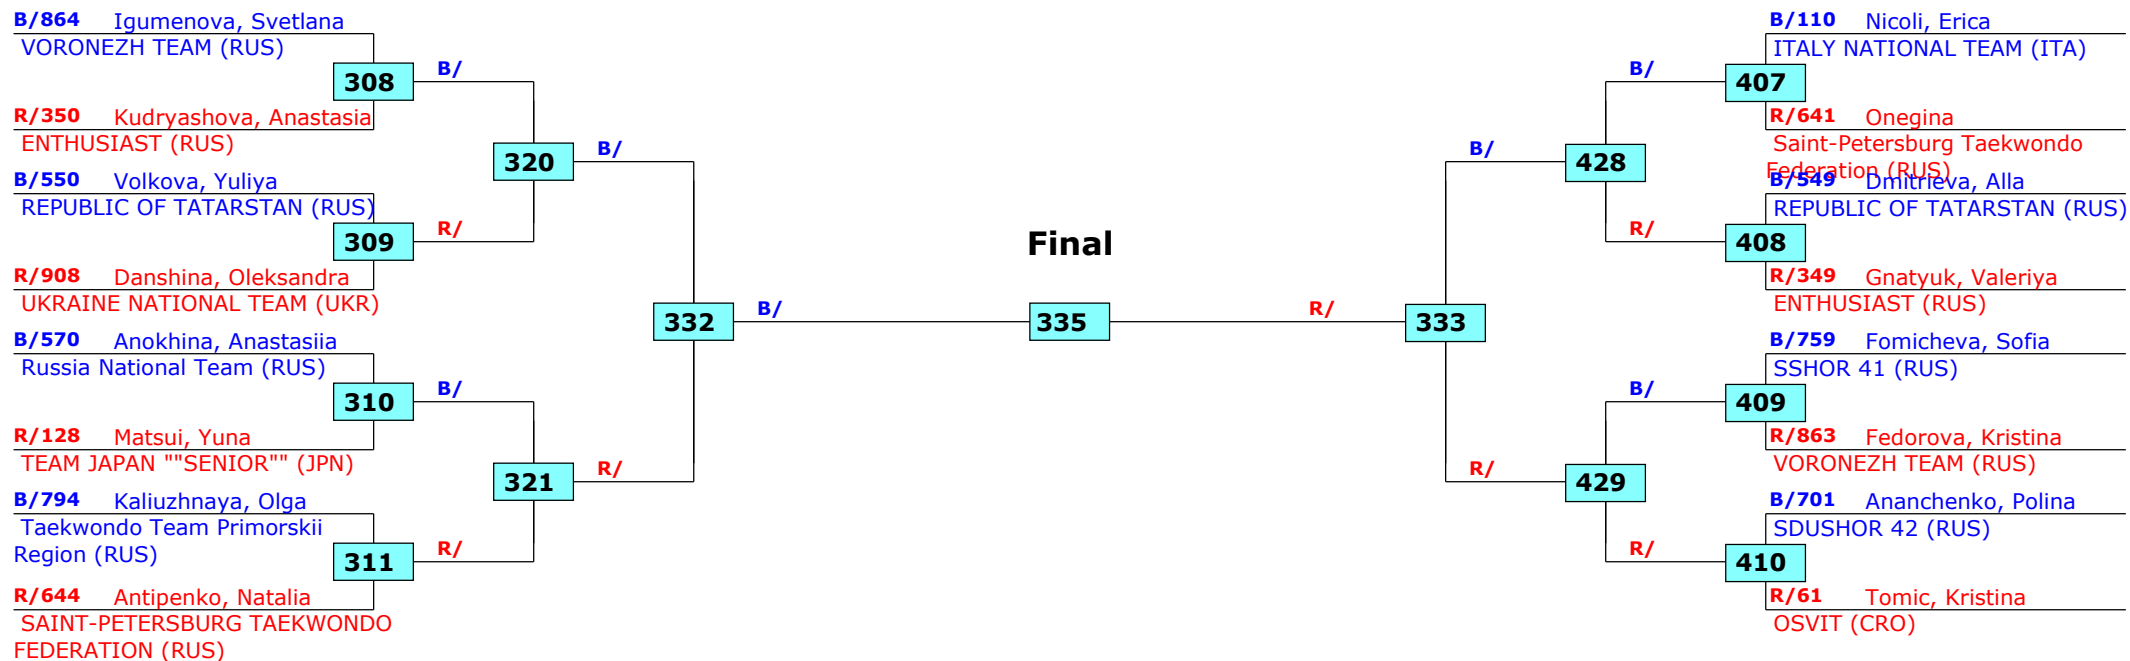

Tournament date: 22.09.2016 upto 25.09.2016

Male -68 (Feather)

Active competitors: 41

Competition date: 24.09.2016

Russian Open 2016

Moscow, Russia

Tournament date: 22.09.2016 upto 25.09.2016

Male -68 (Feather)

Active competitors: 0

Competition date: 24.09.2016

Russian Open 2016

Moscow, Russia

Tournament date: 22.09.2016 upto 25.09.2016

Female -49 (Fly)

Active competitors: 16

Competition date: 24.09.2016

SF

Final

SF

QF

1st rnd

Russian Open 2016

Moscow, Russia

Tournament date: 22.09.2016 upto 25.09.2016