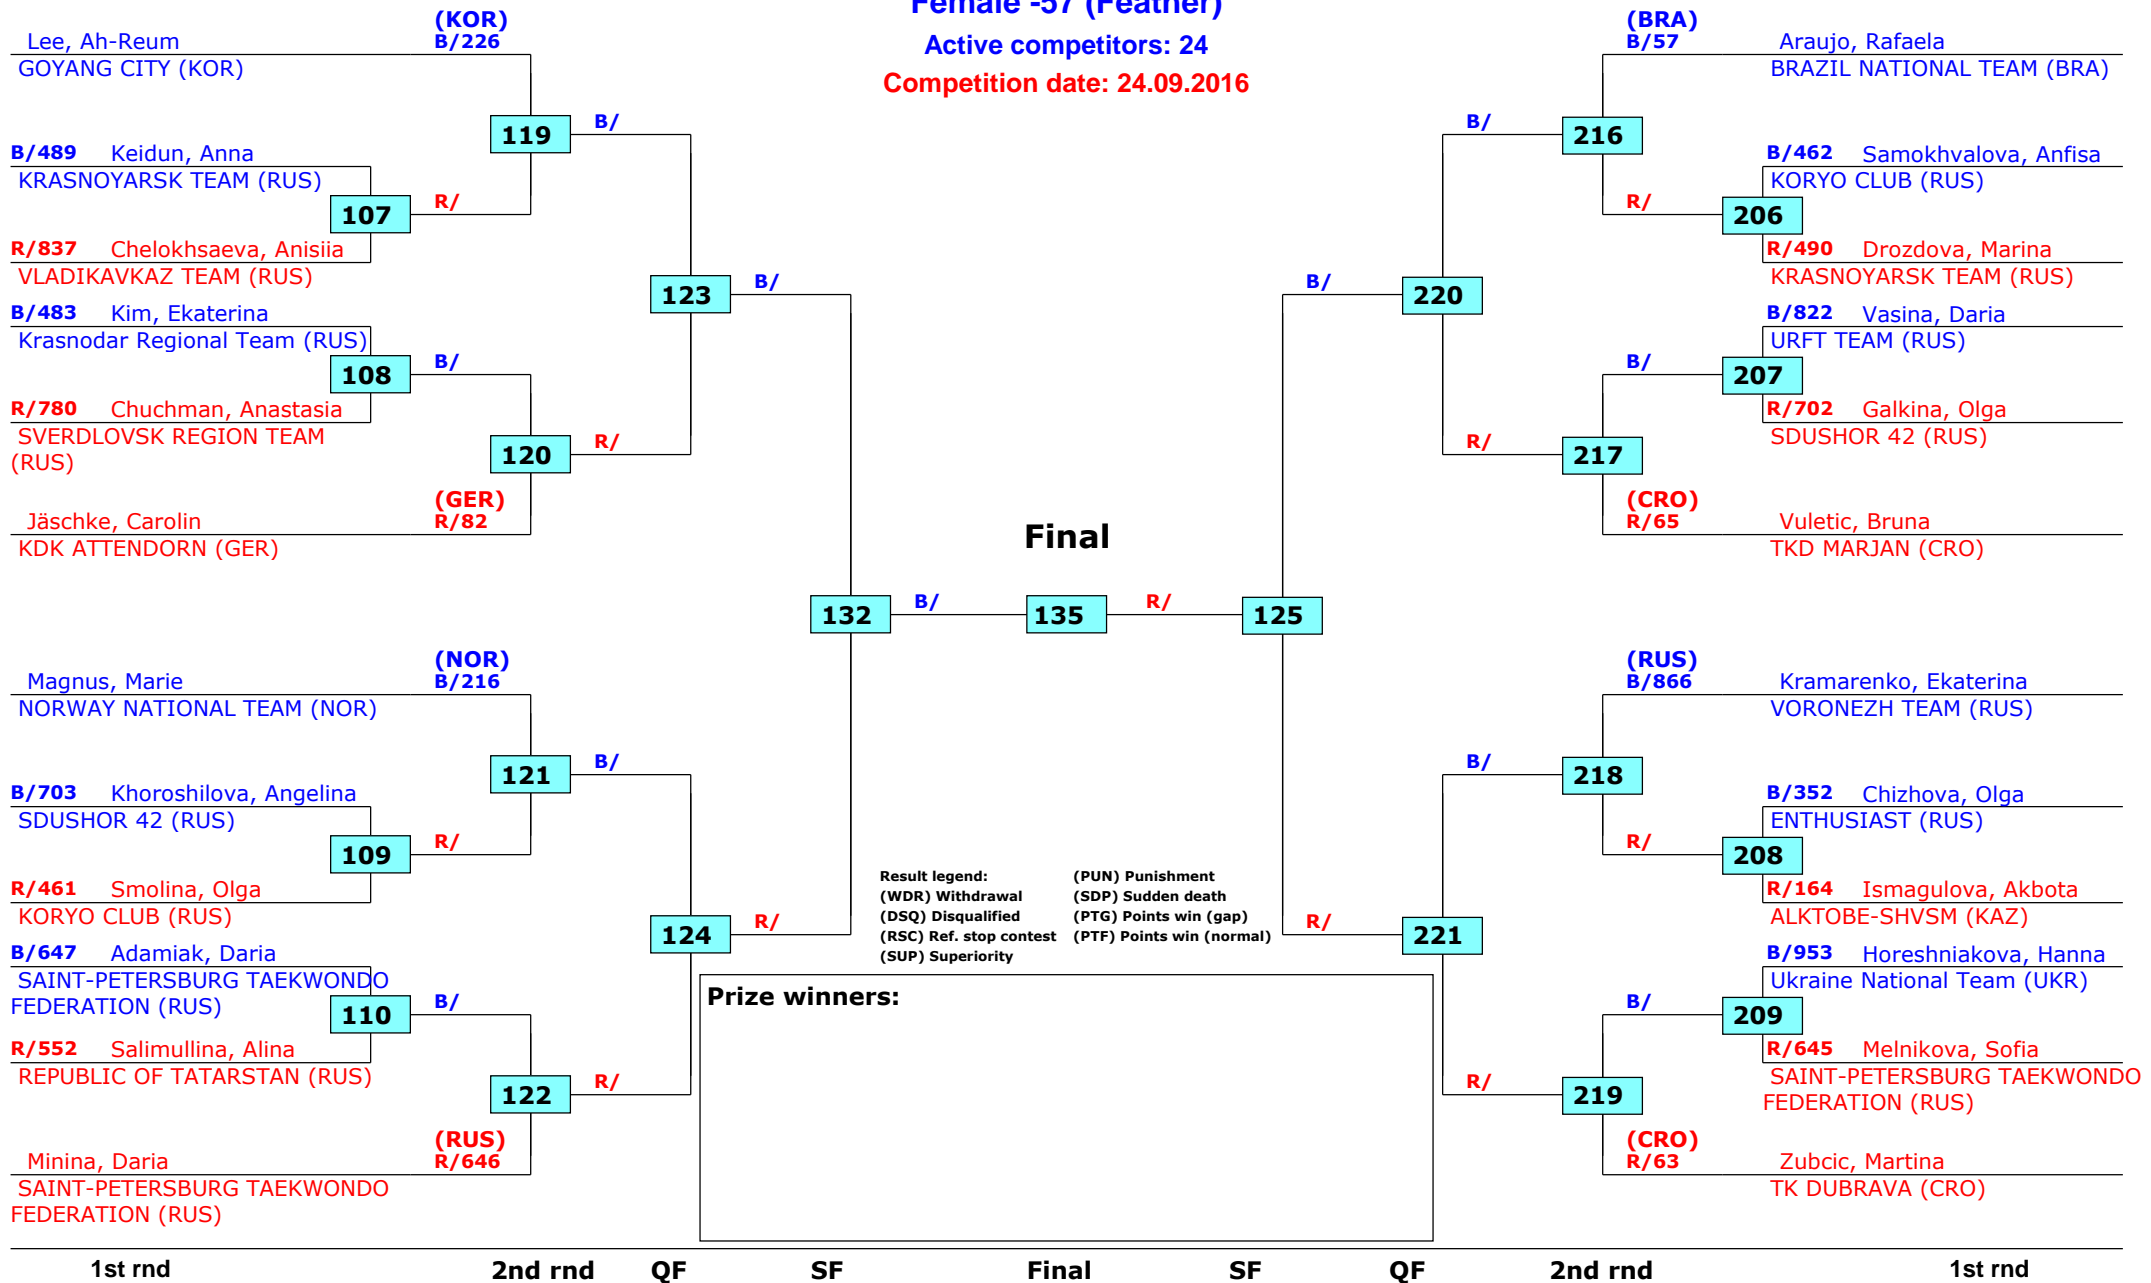

Russian Open 2016

Moscow, Russia

Tournament date: 22.09.2016 upto 25.09.2016

Female -57 (Feather)

Active competitors: 24

Competition date: 24.09.2016

Russian Open 2016

Moscow, Russia

Tournament date: 22.09.2016 upto 25.09.2016

Male -58 (Fly)

Active competitors: 43

Competition date: 24.09.2016

IMPORTANT: PLEASE NOTE!
 Due to the no. of contestants, round 2 upto the final are shown on schema page 3. If your competitor reaches round 2, check only page 3 for the rest of his/her fights.