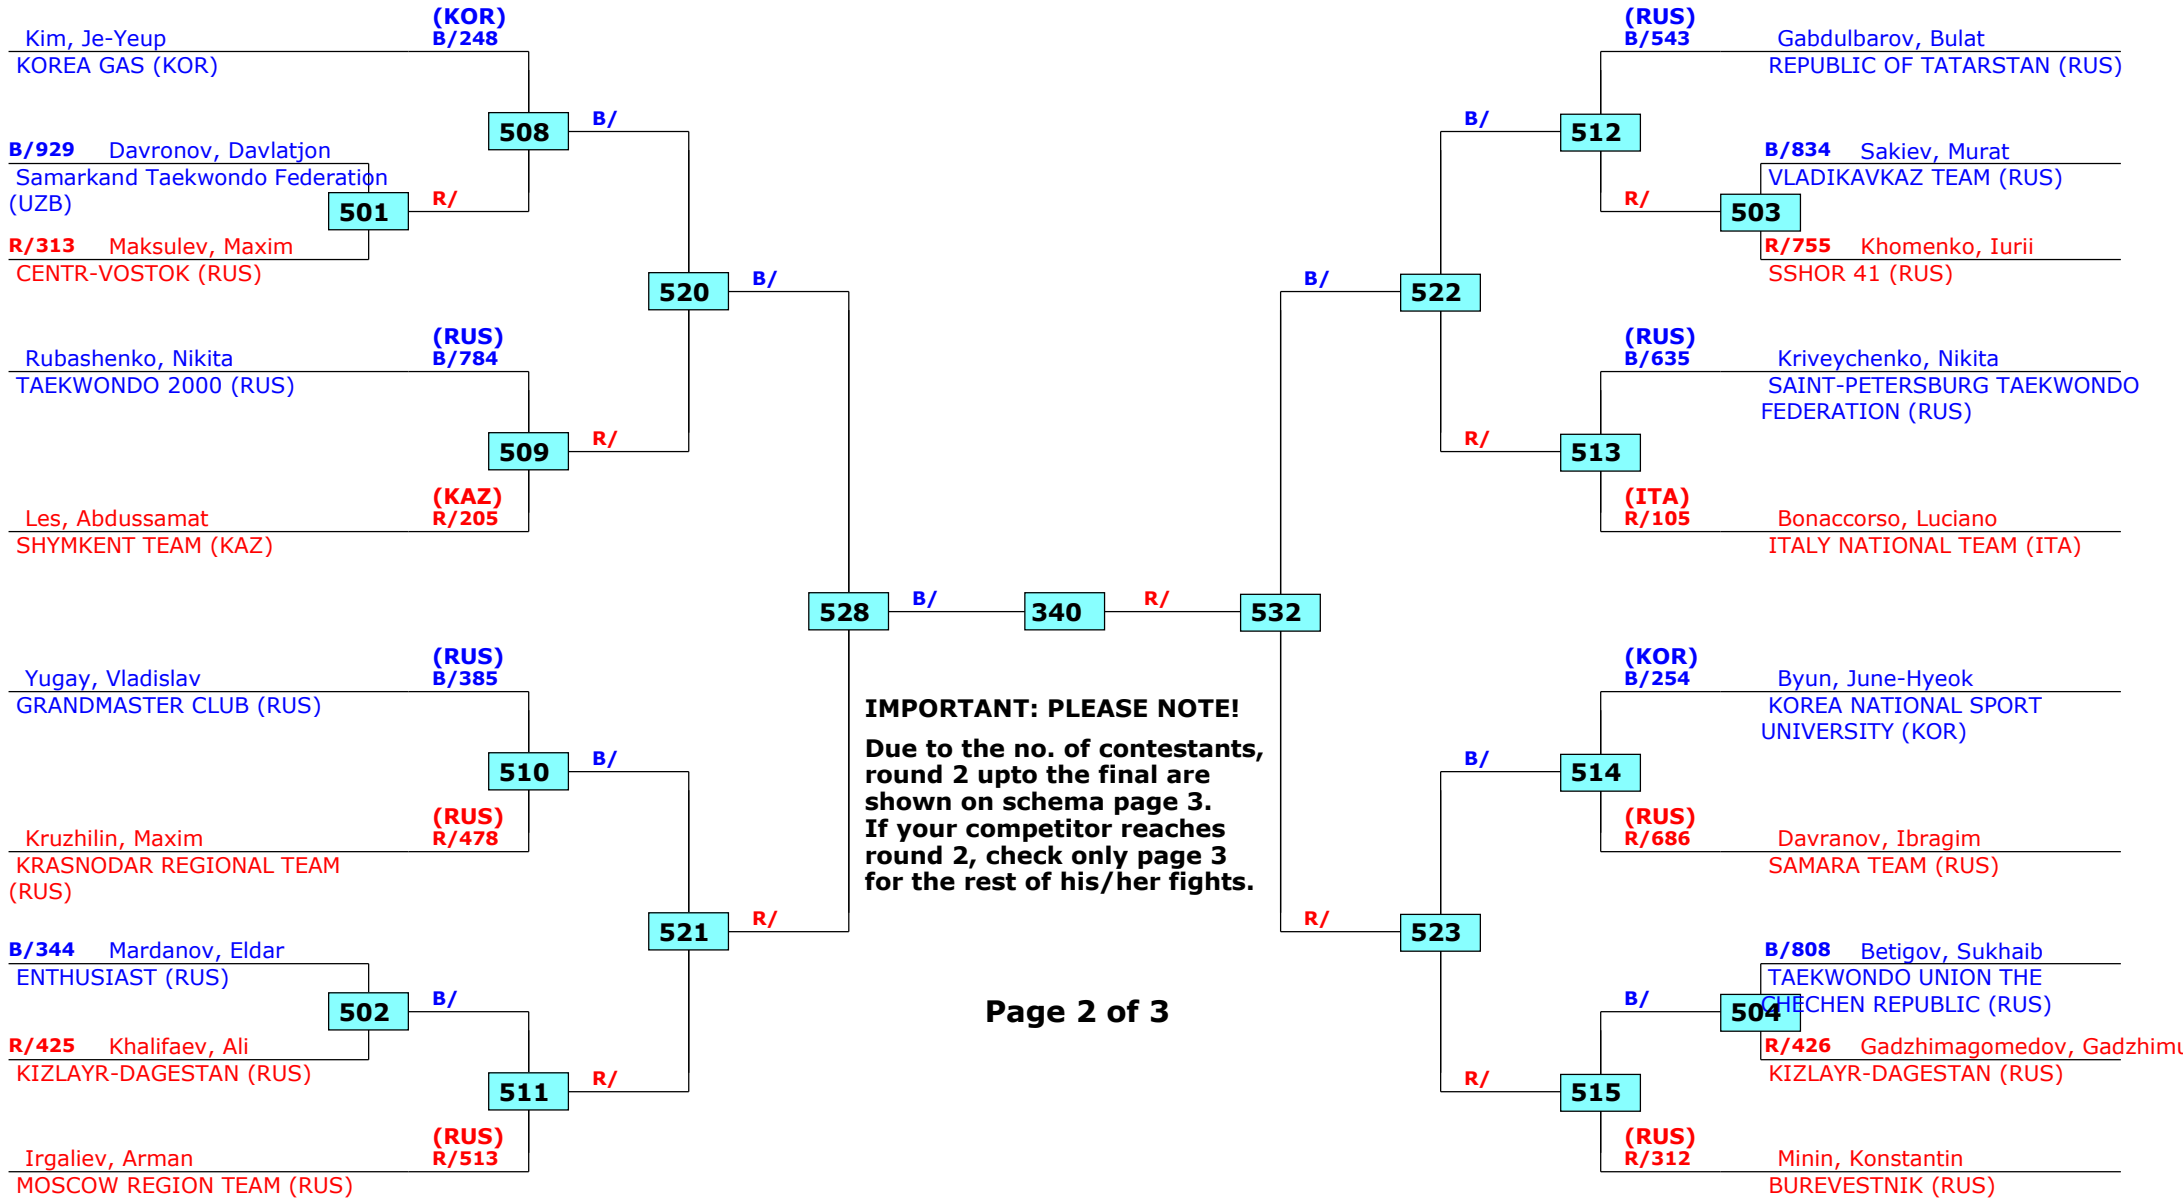

Russian Open 2016

Moscow, Russia

Tournament date: 22.09.2016 upto 25.09.2016

Male -58 (Fly)

Active competitors: 0

Competition date: 24.09.2016

Russian Open 2016

Moscow, Russia

Tournament date: 22.09.2016 upto 25.09.2016

Male -68 (Feather)

Active competitors: 41

Competition date: 24.09.2016

Russian Open 2016

Moscow, Russia

Tournament date: 22.09.2016 upto 25.09.2016

Male -68 (Feather)